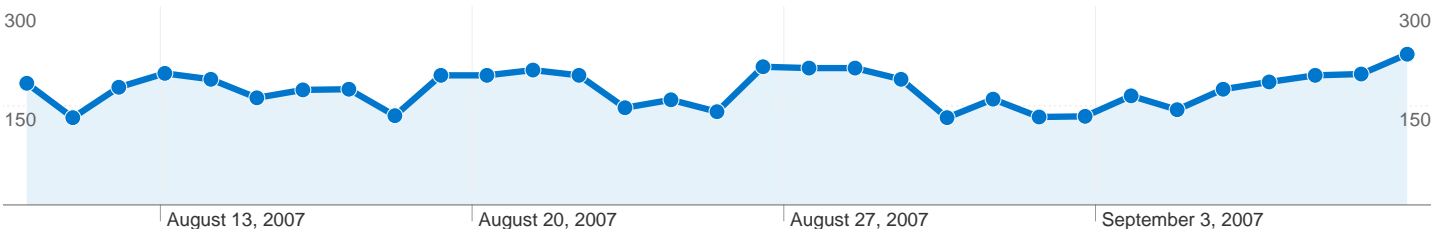

All traffic sources sent a total of 5,432 visits

- 3.72% Direct Traffic
- 4.27% Referring Sites
- 92.01% Search Engines