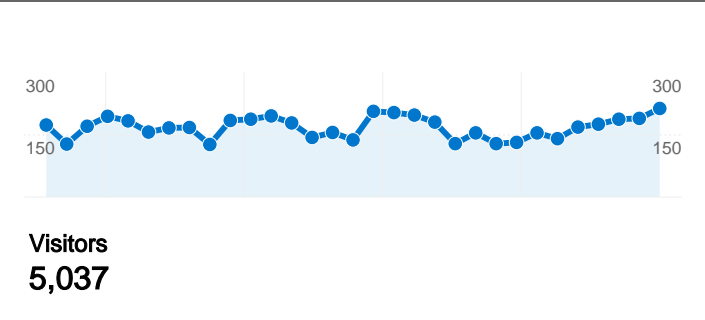

Site Usage

5,432 Visits

37.06% Bounce Rate

25,210 Pageviews

00:04:41 Avg. Time on Site

4.64 Pages/Visit

91.40% % New Visits

Visitors Overview

5,037 people visited this site

5,432 Visits

5,037 Absolute Unique Visitors

25,210 Pageviews

4.64 Average Pageviews

00:04:41 Time on Site

37.06% Bounce Rate

91.57% New Visits

All traffic sources sent a total of 5,432 visits

-  3.72% Direct Traffic
-  4.27% Referring Sites
-  92.01% Search Engines

Top Traffic Sources

Sources	Visits	% visits
google (organic)	4,530	83.39%
yahoo (organic)	257	4.73%
(direct) ((none))	202	3.72%
reviewsforjoomla.com (referral)	92	1.69%
msn (organic)	58	1.07%

Site Usage

Visits	Pages/Visit	Avg. Time on Site	% New Visits	Bounce Rate	
5,432 % of Site Total: 100.00%	4.64 Site Avg: 4.64 (0.00%)	00:04:41 Site Avg: 00:04:41 (0.00%)	91.57% Site Avg: 91.40% (0.18%)	37.06% Site Avg: 37.06% (0.00%)	
Country/Territory	Visits	Pages/Visit	Avg. Time on Site	% New Visits	Bounce Rate
United States	3,454	4.50	00:04:21	92.21%	39.11%
United Kingdom	542	4.59	00:03:46	93.54%	30.44%
Canada	384	5.18	00:04:59	91.15%	39.84%
Australia	174	6.34	00:06:01	91.95%	20.11%
Singapore	61	4.61	00:04:35	88.52%	24.59%
Ireland	56	4.84	00:03:38	85.71%	33.93%
Philippines	54	5.19	00:09:01	92.59%	37.04%
Hong Kong	45	4.76	00:08:11	86.67%	33.33%
India	43	3.44	00:07:36	90.70%	41.86%
Netherlands	42	5.21	00:05:01	83.33%	35.71%