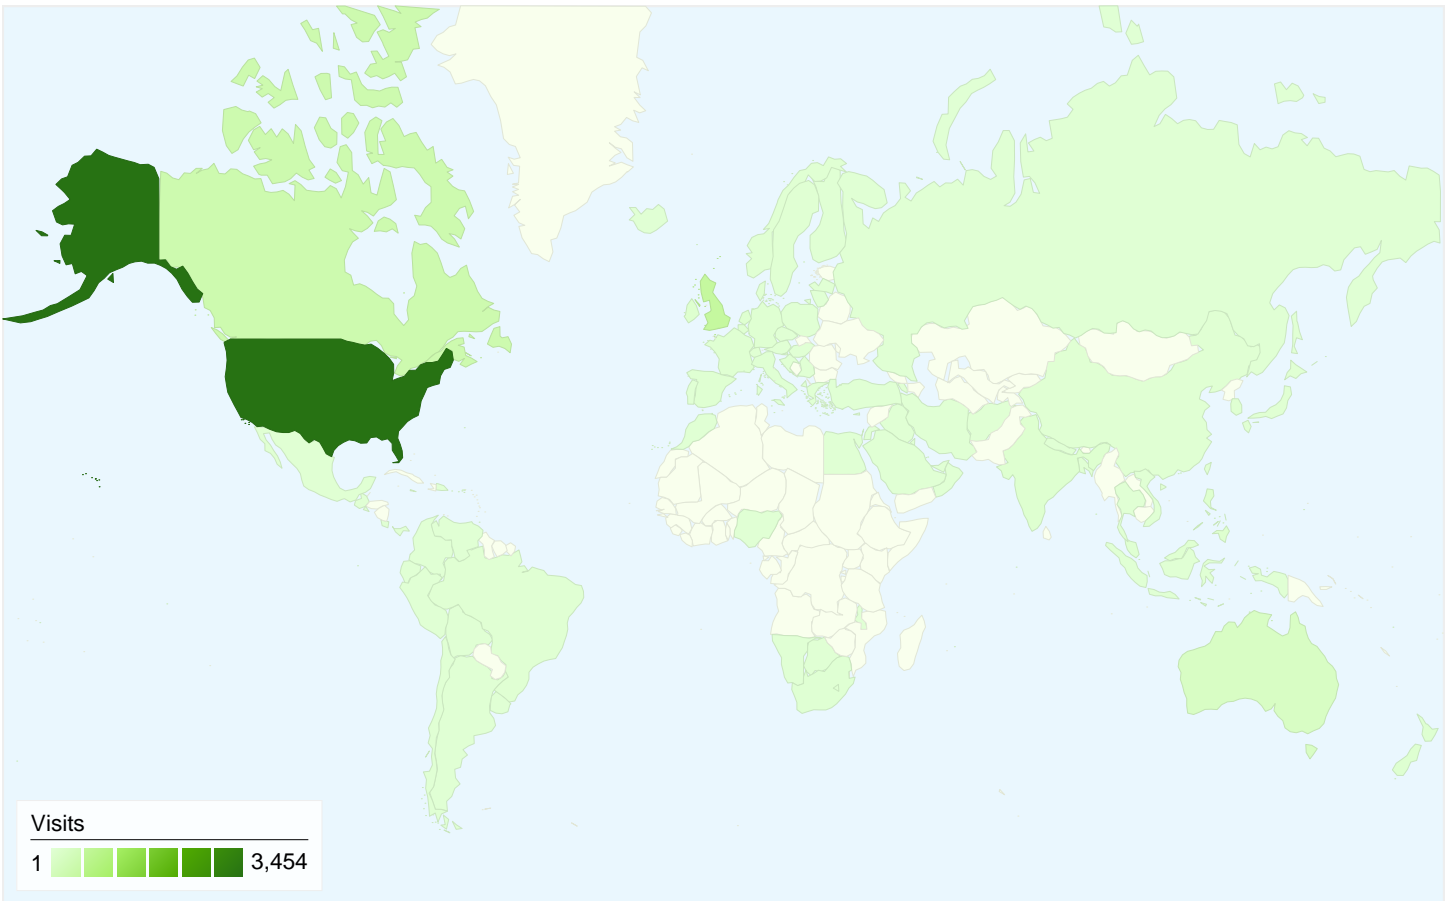

5,432 visits came from 98 countries/territories

Site Usage

Visits	Pages/Visit	Avg. Time on Site	% New Visits	Bounce Rate	
5,432 % of Site Total: 100.00%	4.64 Site Avg: 4.64 (0.00%)	00:04:41 Site Avg: 00:04:41 (0.00%)	91.57% Site Avg: 91.40% (0.18%)	37.06% Site Avg: 37.06% (0.00%)	
Country/Territory	Visits	Pages/Visit	Avg. Time on Site	% New Visits	Bounce Rate
United States	3,454	4.50	00:04:21	92.21%	39.11%
United Kingdom	542	4.59	00:03:46	93.54%	30.44%
Canada	384	5.18	00:04:59	91.15%	39.84%
Australia	174	6.34	00:06:01	91.95%	20.11%
Singapore	61	4.61	00:04:35	88.52%	24.59%
Ireland	56	4.84	00:03:38	85.71%	33.93%
Philippines	54	5.19	00:09:01	92.59%	37.04%
Hong Kong	45	4.76	00:08:11	86.67%	33.33%
India	43	3.44	00:07:36	90.70%	41.86%
Netherlands	42	5.21	00:05:01	83.33%	35.71%