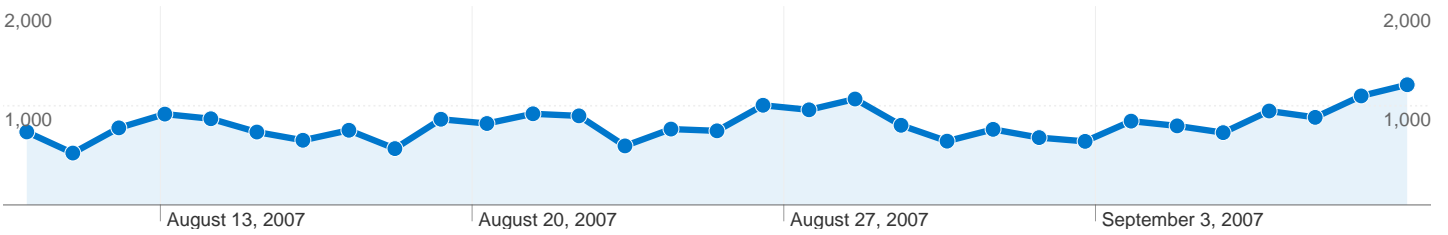

Site Usage

5,432 Visits

37.06% Bounce Rate

25,210 Pageviews

00:04:41 Avg. Time on Site

4.64 Pages/Visit

91.40% % New Visits

Visitors Overview

5,037 people visited this site

5,432 Visits

5,037 Absolute Unique Visitors

25,210 Pageviews

4.64 Average Pageviews

00:04:41 Time on Site

37.06% Bounce Rate

91.57% New Visits

All traffic sources sent a total of 5,432 visits

-  3.72% Direct Traffic
-  4.27% Referring Sites
-  92.01% Search Engines

Top Traffic Sources

Sources	Visits	% visits
google (organic)	4,530	83.39%
yahoo (organic)	257	4.73%
(direct) ((none))	202	3.72%
reviewsforjoomla.com (referral)	92	1.69%
msn (organic)	58	1.07%

Site Usage

Visits	Pages/Visit	Avg. Time on Site	% New Visits	Bounce Rate	
5,432 % of Site Total: 100.00%	4.64 Site Avg: 4.64 (0.00%)	00:04:41 Site Avg: 00:04:41 (0.00%)	91.57% Site Avg: 91.40% (0.18%)	37.06% Site Avg: 37.06% (0.00%)	
Country/Territory	Visits	Pages/Visit	Avg. Time on Site	% New Visits	Bounce Rate
United States	3,454	4.50	00:04:21	92.21%	39.11%
United Kingdom	542	4.59	00:03:46	93.54%	30.44%
Canada	384	5.18	00:04:59	91.15%	39.84%
Australia	174	6.34	00:06:01	91.95%	20.11%
Singapore	61	4.61	00:04:35	88.52%	24.59%
Ireland	56	4.84	00:03:38	85.71%	33.93%
Philippines	54	5.19	00:09:01	92.59%	37.04%
Hong Kong	45	4.76	00:08:11	86.67%	33.33%
India	43	3.44	00:07:36	90.70%	41.86%
Netherlands	42	5.21	00:05:01	83.33%	35.71%