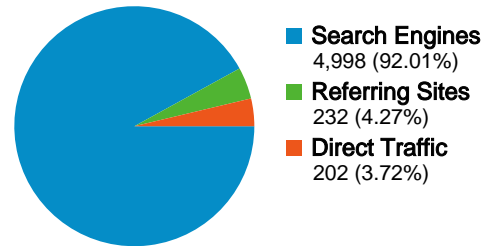

Site Usage

5,432 Visits

37.06% Bounce Rate

25,210 Pageviews

00:04:41 Avg. Time on Site

4.64 Pages/Visit

91.40% % New Visits

Visitors Overview

5,037 people visited this site

5,432 Visits

5,037 Absolute Unique Visitors

25,210 Pageviews

4.64 Average Pageviews

00:04:41 Time on Site

37.06% Bounce Rate

91.57% New Visits

All traffic sources sent a total of 5,432 visits

-  3.72% Direct Traffic
-  4.27% Referring Sites
-  92.01% Search Engines

Top Traffic Sources

Sources	Visits	% visits
google (organic)	4,530	83.39%
yahoo (organic)	257	4.73%
(direct) ((none))	202	3.72%
reviewsforjoomla.com (referral)	92	1.69%
msn (organic)	58	1.07%