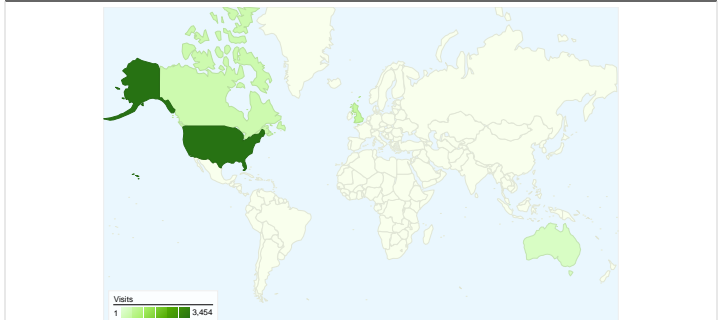

Map Overlay world