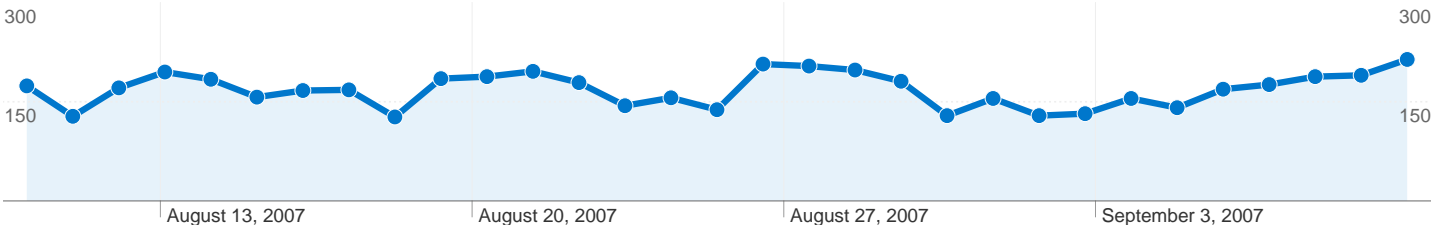

Site Usage

5,432 Visits

37.06% Bounce Rate

25,210 Pageviews

00:04:41 Avg. Time on Site

4.64 Pages/Visit

91.40% % New Visits

Visitors Overview

Map Overlay world

Traffic Sources Overview

Content Overview

Pages	Pageviews	% Pageviews
/	5,821	23.09%
/altec-lansing/altec-lansing-im9-	1,891	7.50%
/bose/bose-sounddock-ipod-	739	2.93%
/apple/apple-hi-fi-ipod-	691	2.74%
/ihome/ihome-ih8-ipod-alarm-	632	2.51%

5,037 people visited this site

5,432 Visits

5,037 Absolute Unique Visitors

25,210 Pageviews

4.64 Average Pageviews

00:04:41 Time on Site

37.06% Bounce Rate

91.57% New Visits

Site Usage

Visits	Pages/Visit	Avg. Time on Site	% New Visits	Bounce Rate	
5,432 % of Site Total: 100.00%	4.64 Site Avg: 4.64 (0.00%)	00:04:41 Site Avg: 00:04:41 (0.00%)	91.57% Site Avg: 91.40% (0.18%)	37.06% Site Avg: 37.06% (0.00%)	
Country/Territory	Visits	Pages/Visit	Avg. Time on Site	% New Visits	Bounce Rate
United States	3,454	4.50	00:04:21	92.21%	39.11%
United Kingdom	542	4.59	00:03:46	93.54%	30.44%
Canada	384	5.18	00:04:59	91.15%	39.84%
Australia	174	6.34	00:06:01	91.95%	20.11%
Singapore	61	4.61	00:04:35	88.52%	24.59%
Ireland	56	4.84	00:03:38	85.71%	33.93%
Philippines	54	5.19	00:09:01	92.59%	37.04%
Hong Kong	45	4.76	00:08:11	86.67%	33.33%
India	43	3.44	00:07:36	90.70%	41.86%
Netherlands	42	5.21	00:05:01	83.33%	35.71%