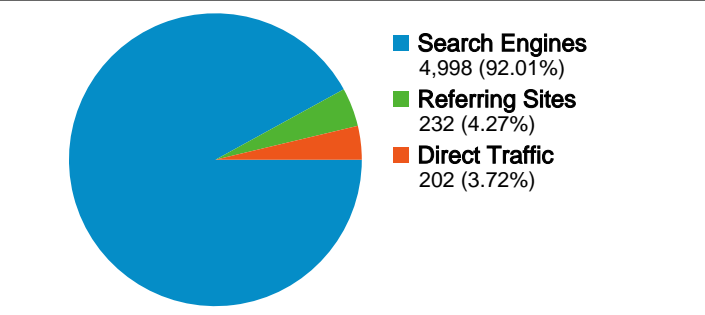

Traffic Sources Overview

Content Overview

Pages	Pageviews	% Pageviews
/	5,821	23.09%
/altec-lansing/altec-lansing-im9-	1,891	7.50%
/bose/bose-sounddock-ipod-	739	2.93%
/apple/apple-hi-fi-ipod-	691	2.74%
/ihome/ihome-ih8-ipod-alarm-	632	2.51%