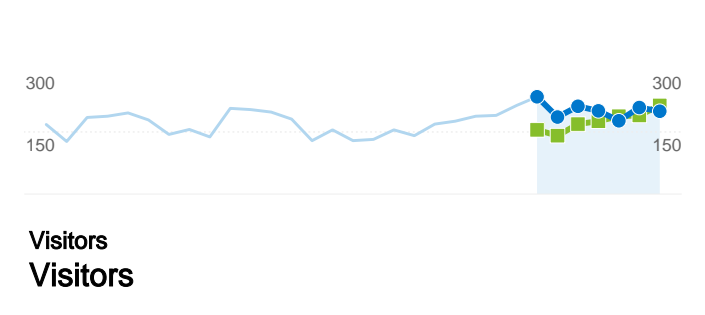

Visitors Overview