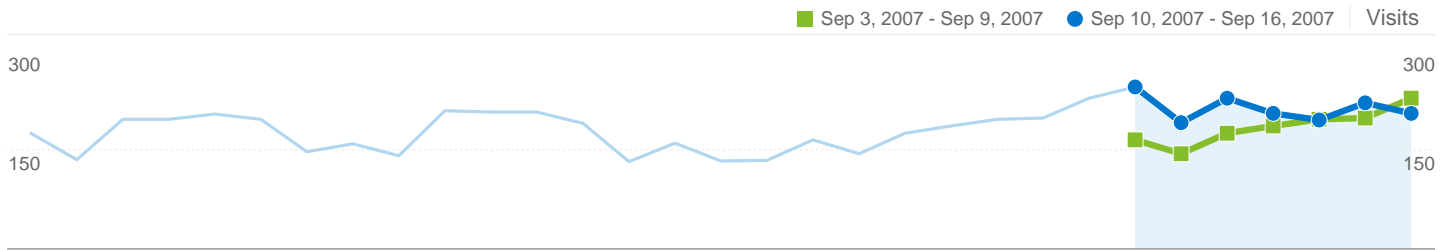

All traffic sources sent a total of 1,490 visits

- **4.36% Direct Traffic**
  Previous: 3.56% (22.53%)
- **4.09% Referring Sites**
  Previous: 4.57% (-10.35%)
- **91.54% Search Engines**
  Previous: 91.87% (-0.36%)