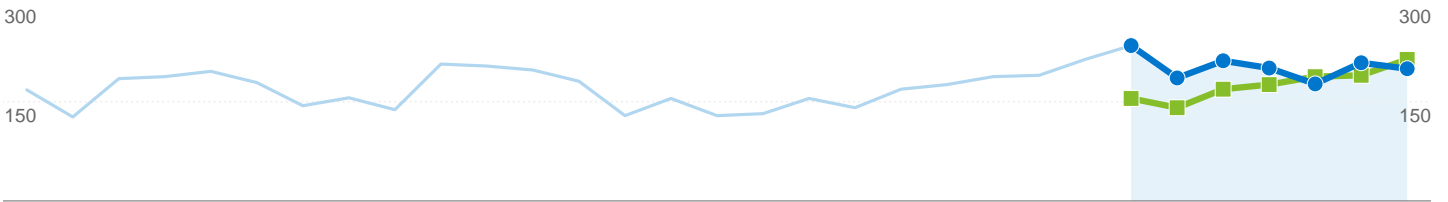

### Site Usage

**1,490 Visits**  
Previous: 1,292 (15.33%)

**33.96% Bounce Rate**  
Previous: 33.28% (2.04%)

**8,160 Pageviews**  
Previous: 6,512 (25.31%)

**00:03:33 Avg. Time on Site**  
Previous: 00:03:14 (10.02%)

### Visitors Overview

■ Sep 3, 2007 - Sep 9, 2007 ● Sep 10, 2007 - Sep 16, 2007 Visitors

## 1,367 people visited this site

**1,490 Visits**  
 Previous: 1,292 (15.33%)

**1,367 Absolute Unique Visitors**  
 Previous: 1,201 (13.82%)

**8,160 Pageviews**  
 Previous: 6,512 (25.31%)

**5.48 Average Pageviews**  
 Previous: 5.04 (8.66%)