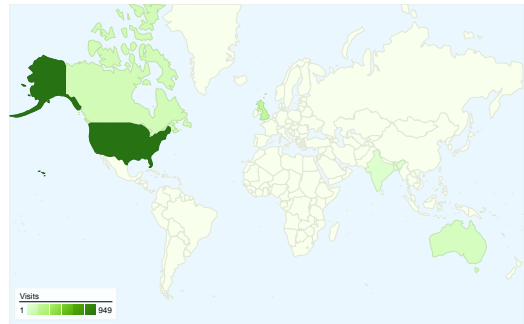

Map Overlay world