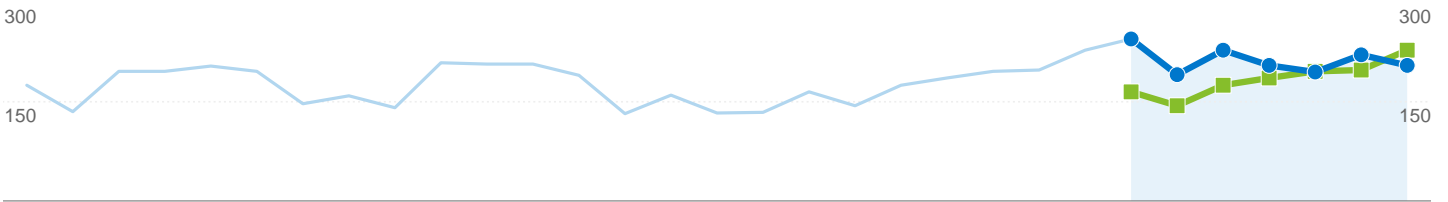

■ Sep 3, 2007 - Sep 9, 2007 ● Sep 10, 2007 - Sep 16, 2007 | Visits

### Site Usage

**1,490 Visits**  
Previous: 1,292 (15.33%)

**33.96% Bounce Rate**  
Previous: 33.28% (2.04%)

**8,160 Pageviews**  
Previous: 6,512 (25.31%)

**00:03:33 Avg. Time on Site**  
Previous: 00:03:14 (10.02%)

**5.48 Pages/Visit**  
Previous: 5.04 (8.66%)

**90.07% % New Visits**  
Previous: 90.94% (-0.96%)

### Pages on this site were viewed a total of 8,160 times

**8,160 Pageviews**  
Previous: 6,512 (25.31%)

**5,307 Unique Views**  
Previous: 4,280 (24.00%)

**33.96% Bounce Rate**  
Previous: 33.28% (2.04%)