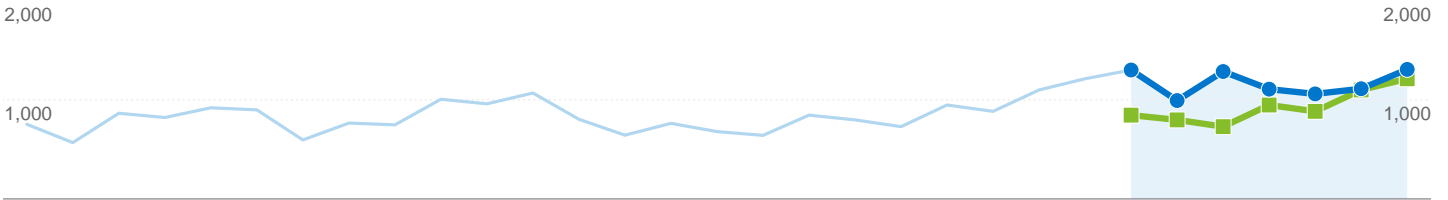

■ Sep 3, 2007 - Sep 9, 2007   ● Sep 10, 2007 - Sep 16, 2007   Pageviews

Pages on this site were viewed a total of 8,160 times

8,160 Pageviews
Previous: 6,512 (25.31%)

5,307 Unique Views
Previous: 4,280 (24.00%)

33.96% Bounce Rate
Previous: 33.28% (2.04%)

Top Content

Pages	Pageviews	% Pageviews
/		
Sep 3, 2007 - Sep 9, 2007	1,652	25.37%
Sep 10, 2007 - Sep 16, 2007	2,032	24.90%
% Change	23.00%	23.00%
/altec-lansing/altec-lansing-im9-portable-audio-system.html		
Sep 3, 2007 - Sep 9, 2007	571	8.77%
Sep 10, 2007 - Sep 16, 2007	652	7.99%
% Change	14.19%	14.19%
/bose/bose-sounddock-ipod-speakers.html		
Sep 3, 2007 - Sep 9, 2007	233	3.58%
Sep 10, 2007 - Sep 16, 2007	309	3.79%
% Change	32.62%	32.62%
/apple/apple-hi-fi-ipod-boombox.html		
Sep 3, 2007 - Sep 9, 2007	187	2.87%
Sep 10, 2007 - Sep 16, 2007	265	3.25%
% Change	41.71%	41.71%
/reviews/list/home/jr_price,between_0_100/		
Sep 3, 2007 - Sep 9, 2007	137	2.10%