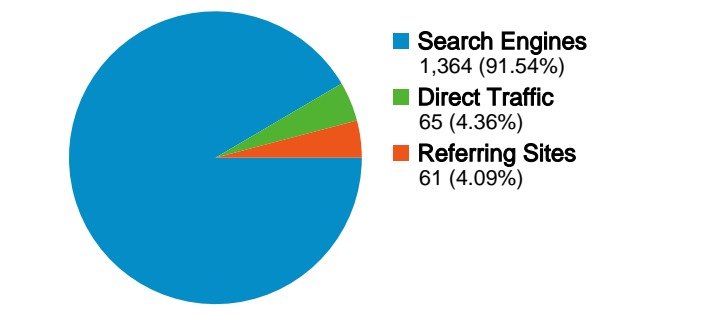

Traffic Sources Overview