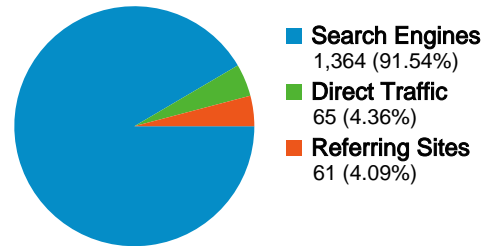

Top Traffic Sources

Sources	Visits	% visits
google (organic)		
Sep 3, 2007 - Sep 9, 2007	1,089	84.29%
Sep 10, 2007 - Sep 16, 2007	1,262	84.70%
% Change	15.89%	15.89%
(direct) ((none))		
Sep 3, 2007 - Sep 9, 2007	46	3.56%
Sep 10, 2007 - Sep 16, 2007	65	4.36%
% Change	41.30%	41.30%
yahoo (organic)		
Sep 3, 2007 - Sep 9, 2007	58	4.49%
Sep 10, 2007 - Sep 16, 2007	52	3.49%
% Change	-10.34%	-10.34%
reviewsforjoomla.com (referral)		
Sep 3, 2007 - Sep 9, 2007	22	1.70%
Sep 10, 2007 - Sep 16, 2007	31	2.08%
% Change	40.91%	40.91%
aol (organic)		
Sep 3, 2007 - Sep 9, 2007	8	0.62%

Keywords	Visits	% visits
ipod speakers		
Sep 3, 2007 - Sep 9, 2007	349	29.40%
Sep 10, 2007 - Sep 16, 2007	543	39.81%
% Change	55.59%	55.59%
ipod speaker reviews		
Sep 3, 2007 - Sep 9, 2007	161	13.56%
Sep 10, 2007 - Sep 16, 2007	180	13.20%
% Change	11.80%	11.80%
ipod speaker review		
Sep 3, 2007 - Sep 9, 2007	58	4.89%
Sep 10, 2007 - Sep 16, 2007	52	3.81%
% Change	-10.34%	-10.34%
ipod speakers review		
Sep 3, 2007 - Sep 9, 2007	38	3.20%
Sep 10, 2007 - Sep 16, 2007	40	2.93%
% Change	5.26%	5.26%
ipod speakers reviews		
Sep 3, 2007 - Sep 9, 2007	31	2.61%